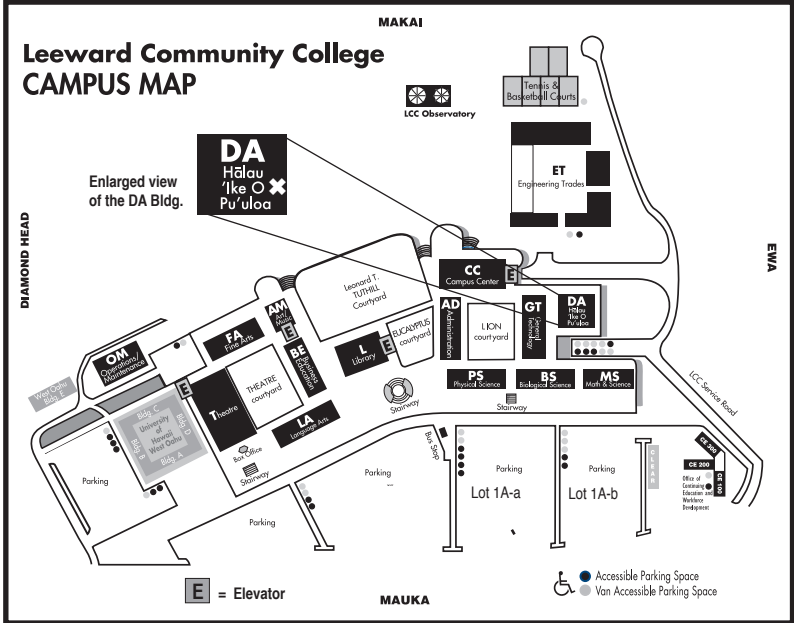

Leeward Community College CAMPUS MAP

DA
Hālau
Ike O
Pū'uloa

Enlarged view
of the DA Bldg.

E = Elevator