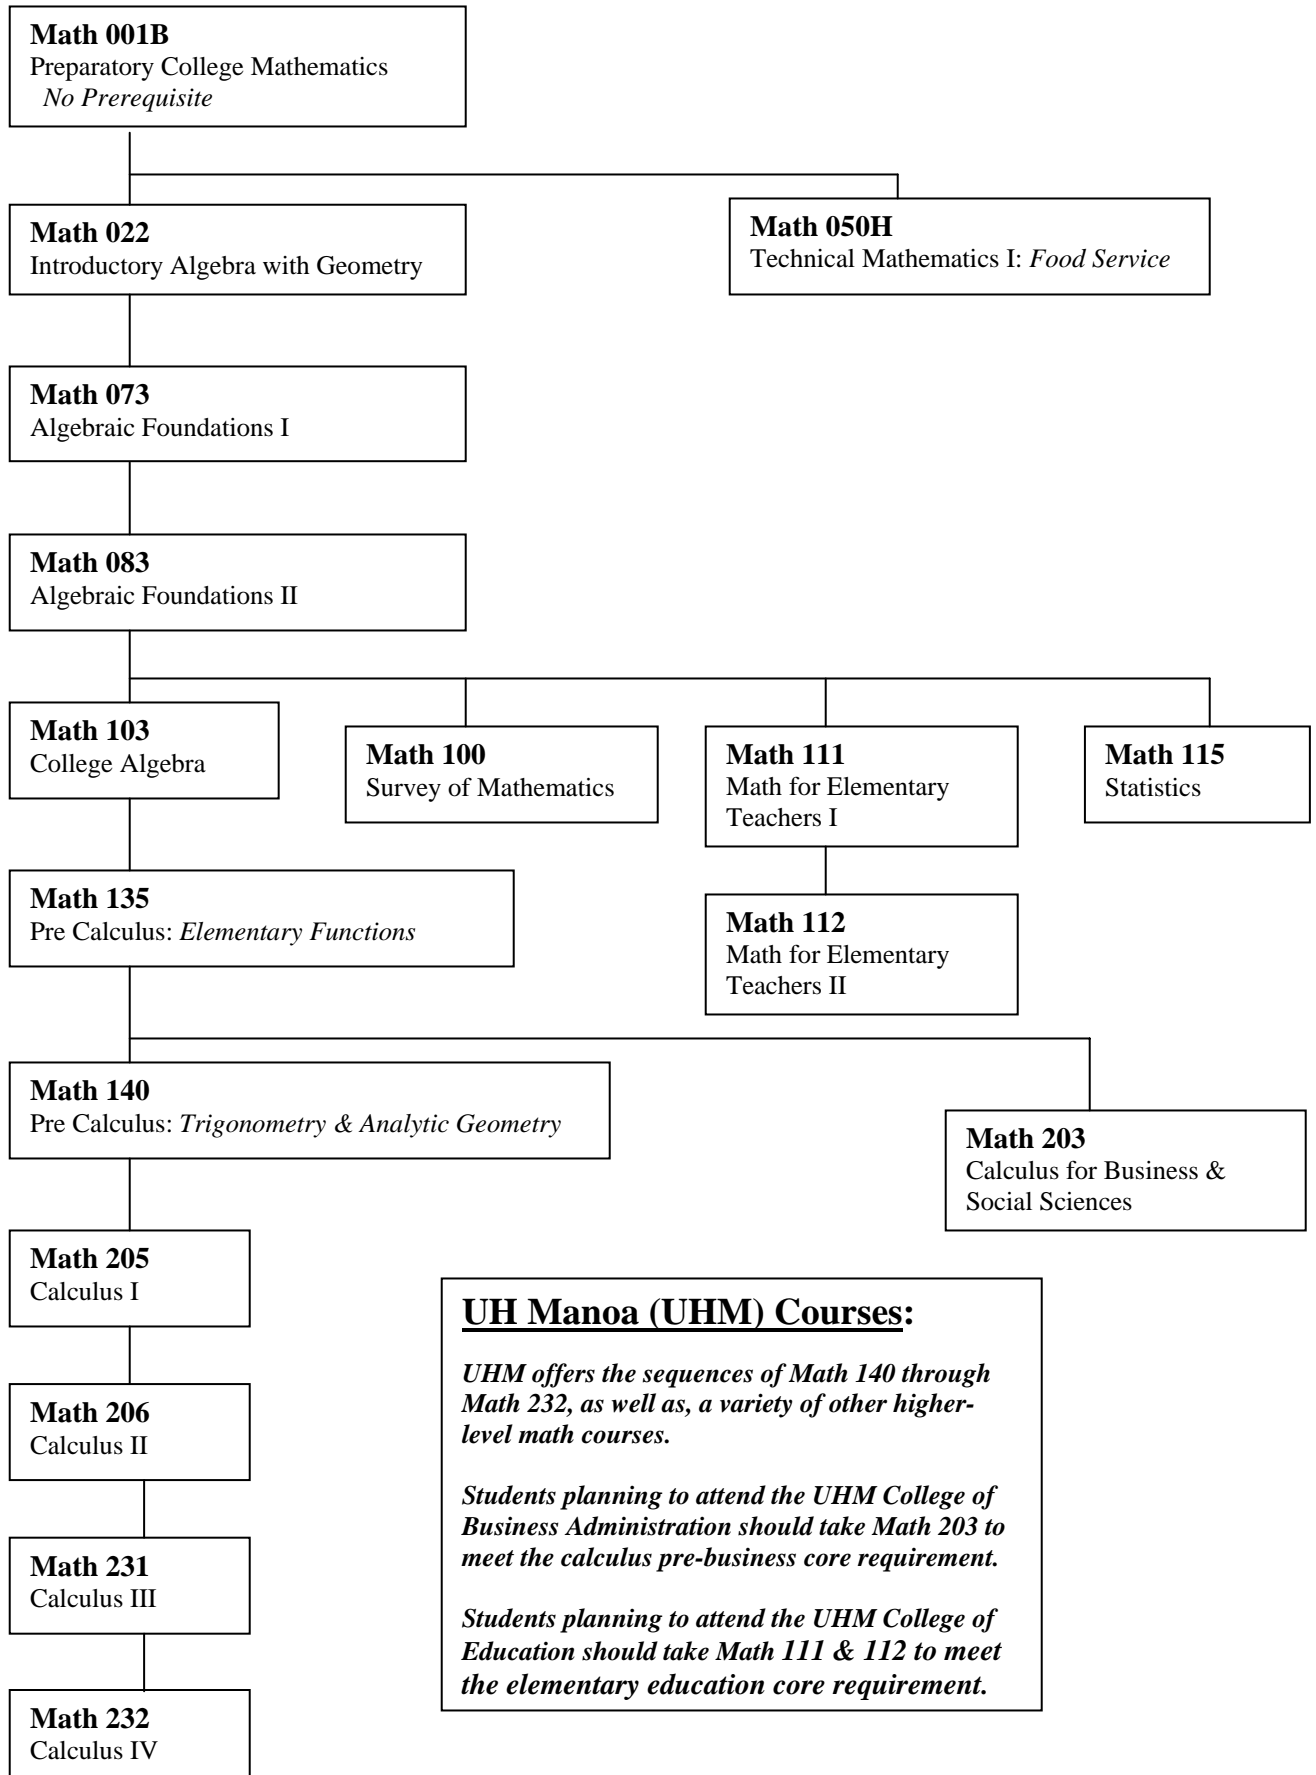

Leeward Community College
Sequence of Mathematics Courses
 (Effective Fall 2007)

UH Manoa (UHM) Courses:

UHM offers the sequences of Math 140 through Math 232, as well as, a variety of other higher-level math courses.

Students planning to attend the UHM College of Business Administration should take Math 203 to meet the calculus pre-business core requirement.

Students planning to attend the UHM College of Education should take Math 111 & 112 to meet the elementary education core requirement.